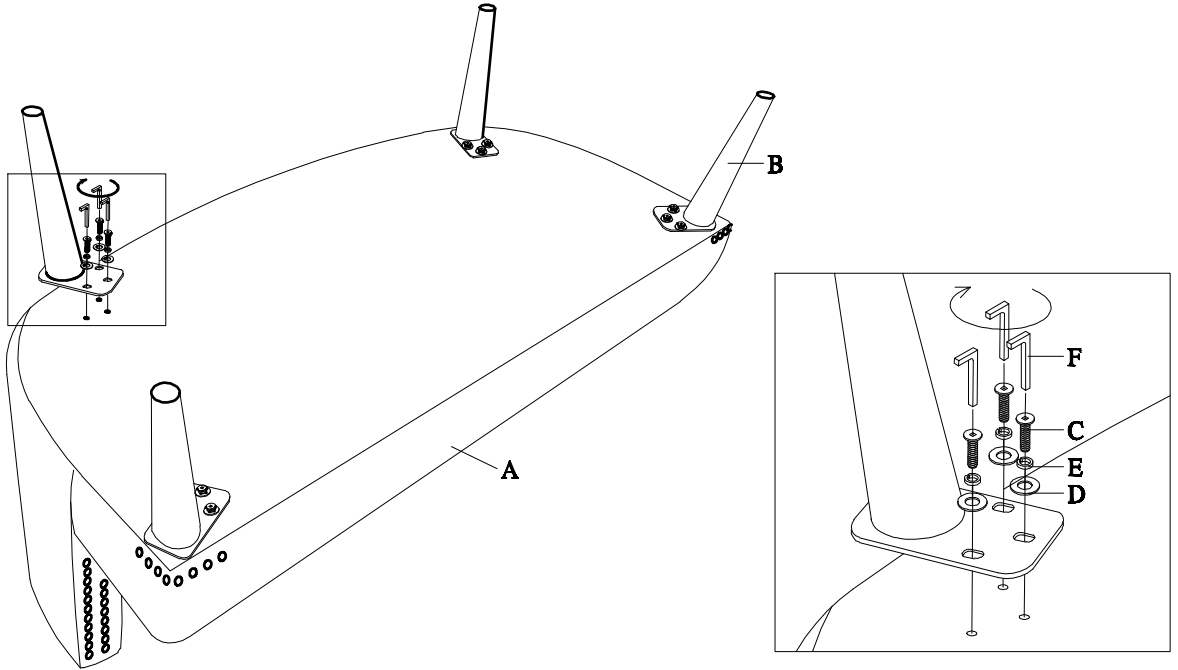

# SETTEE ASSEMBLY INSTRUCTION (TOTAL 1 BOX)

A x 1 pc

B x 4 pcs

C x 12 pcs (8x30mm)

E x 12 pcs (M8)

D x 12 pcs (M8x25mm)

F x 1 pc (5mm)

1