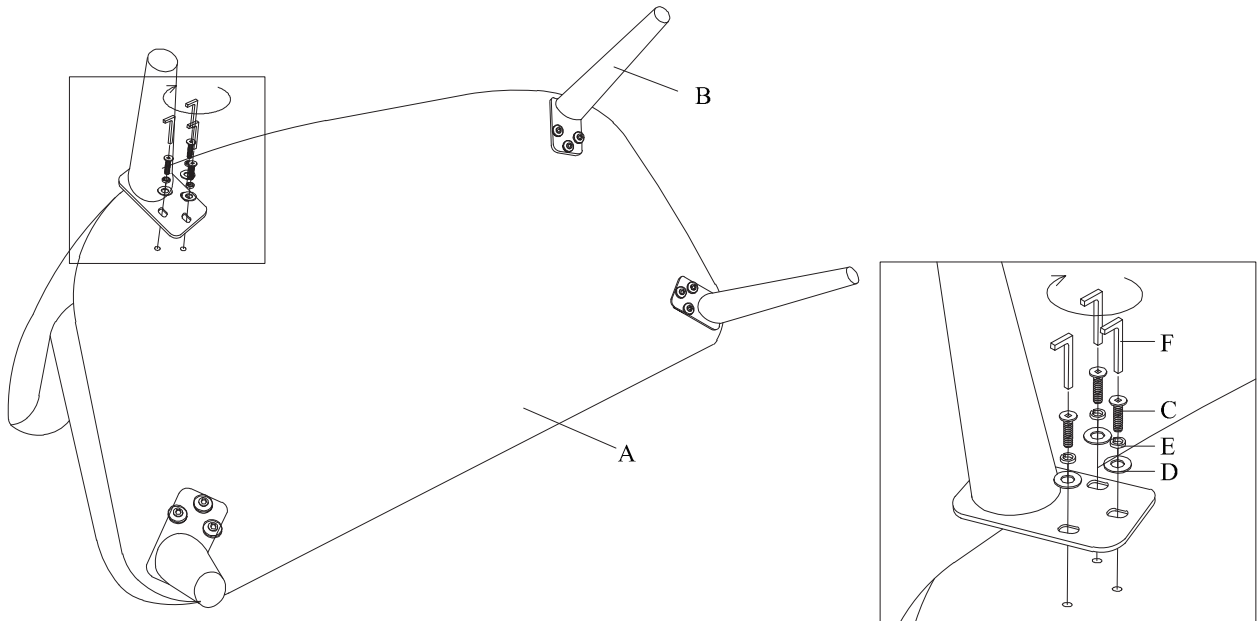

# SETTEE ASSEMBLY INSTRUCTION (TOTAL 1 BOX)

A x 1 pc

B x 4 pcs

C x 12 pcs(8x30mm)

E x 12 pcs(M8)

D x 12 pcs(M8x25mm)

F x 1 pc(5mm)

1