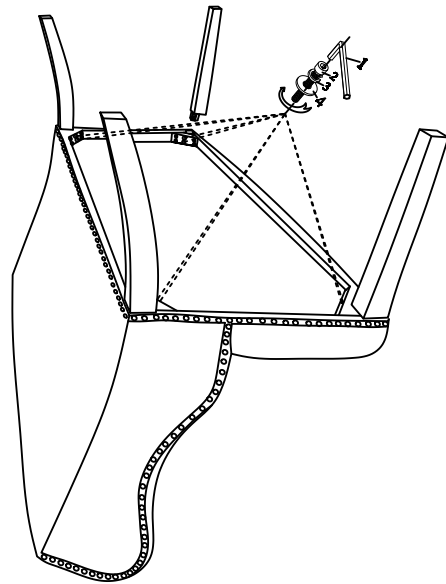

ASSEMBLY INSTRUCTIONS

61360

Hardware

1		"L" Wrench	1pc
2		Bolt 8*50mm	8pcs
3		Spring Washer	8pcs
4		Flat Washer	8pcs