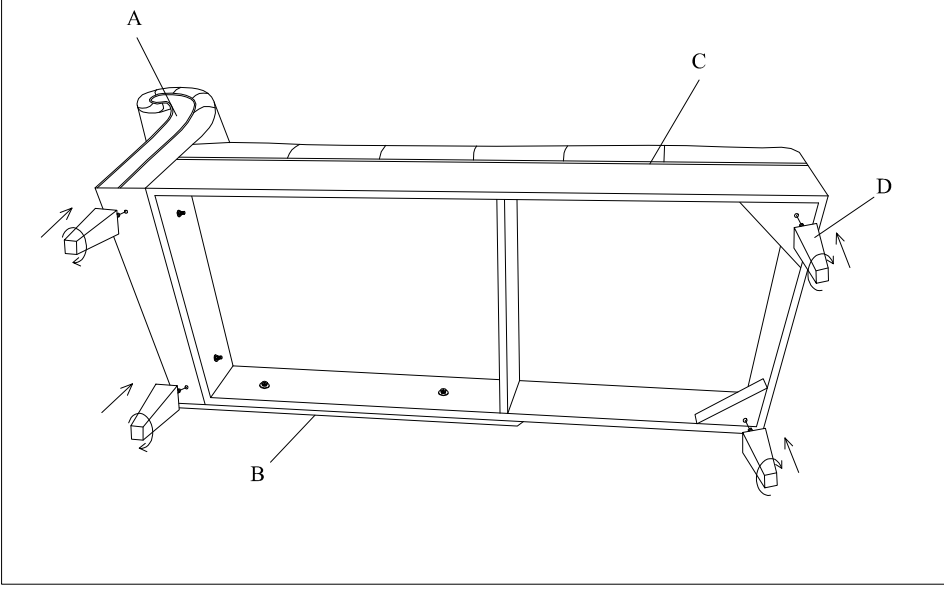

5

6

Thank you for your purchase
www.jennifertaylorhome.com