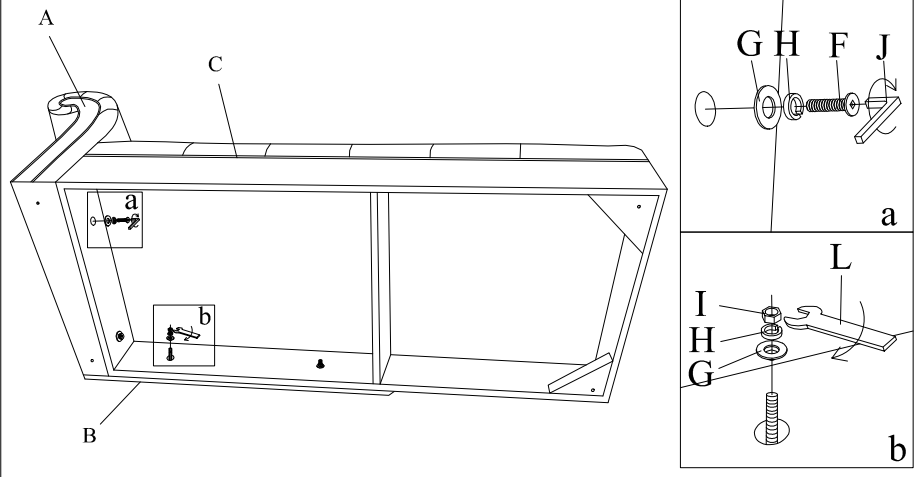

5

6

Thank you for your purchase
www.jennifertaylorhome.com