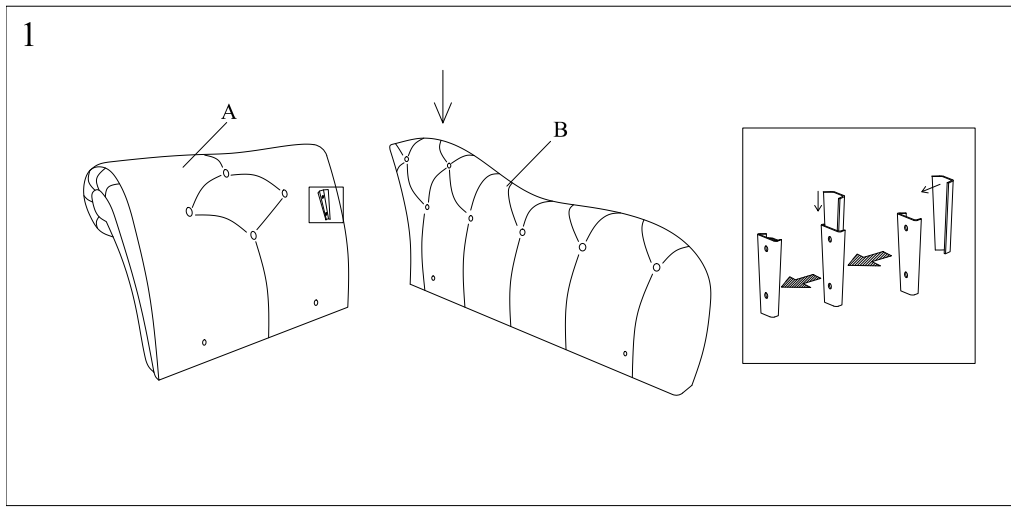

CHAISE LOUNGE ASSEMBLY INSTRUCTION(TOTAL 2 BOXES)

A x 1 pc

B x 1 pc

C x 1 pc

D x 4 pcs

E x 2 pcs (8x85mm)

F x 2 pcs (8x60mm)

G x 4 pcs (8x25mm)

H x 4 pcs (M8)

I x 2 pcs (M8)

J x 1 pc (5mm)

K x 1 pc (6mm)

L x 1 pc (14mm)

Thank you for your purchase.