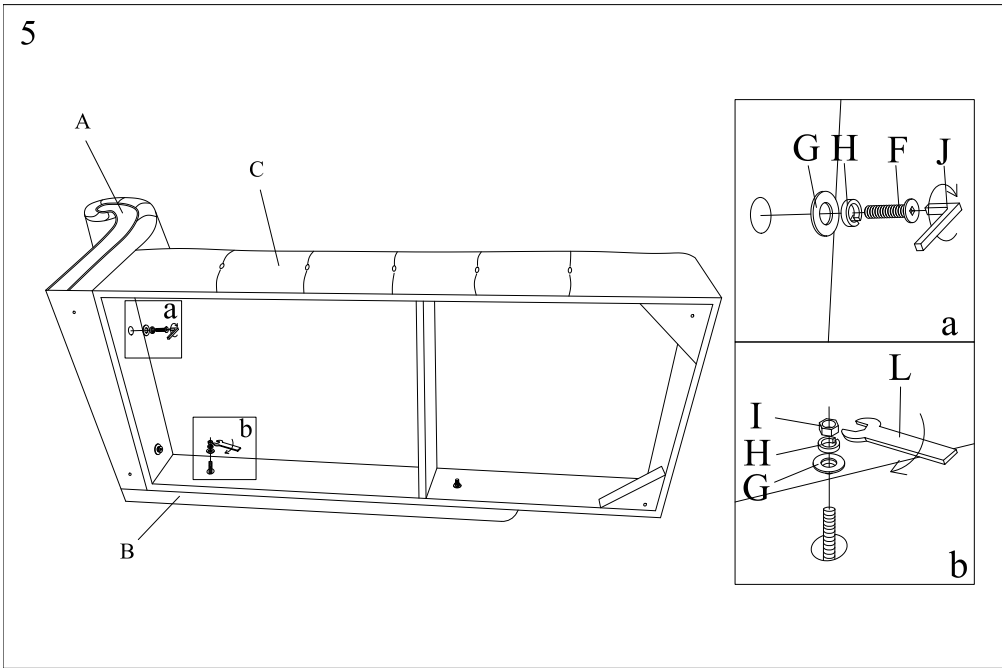

CHAISE LOUNGE ASSEMBLY INSTRUCTION(TOTAL 2 BOXES)

A x 1 pc

B x 1 pc

C x 1 pc

D x 4 pcs

E x 2 pcs (8x85mm)

F x 2 pcs (8x60mm)

G x 4 pcs (8x25mm)

H x 4 pcs (M8)

I x 2 pcs (M8)

J x 1 pc (5mm)

K x 1 pc (6mm)

L x 1 pc (14mm)

Thank you for your purchase.