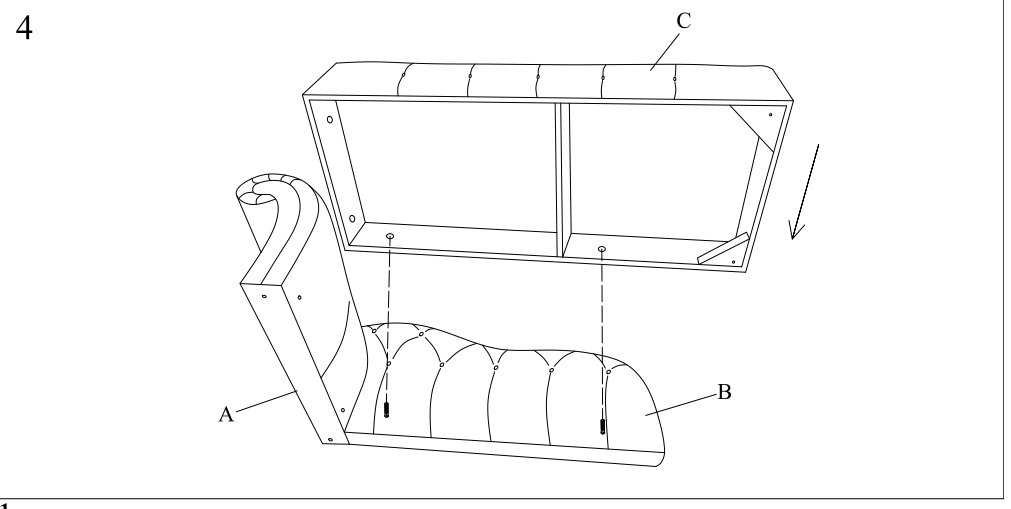

CHAISE LOUNGE ASSEMBLY INSTRUCTION(TOTAL 2 BOXES)

A x 1 pc

B x 1 pc

C x 1 pc

D x 4 pcs

E x 2 pcs (8x85mm)

F x 2 pcs (8x60mm)

G x 4 pcs (8x25mm)

H x 4 pcs (M8)

I x 2 pcs (M8)

J x 1 pc (5mm)

K x 1 pc (6mm)

L x 1 pc (14mm)

Thank you for your purchase.