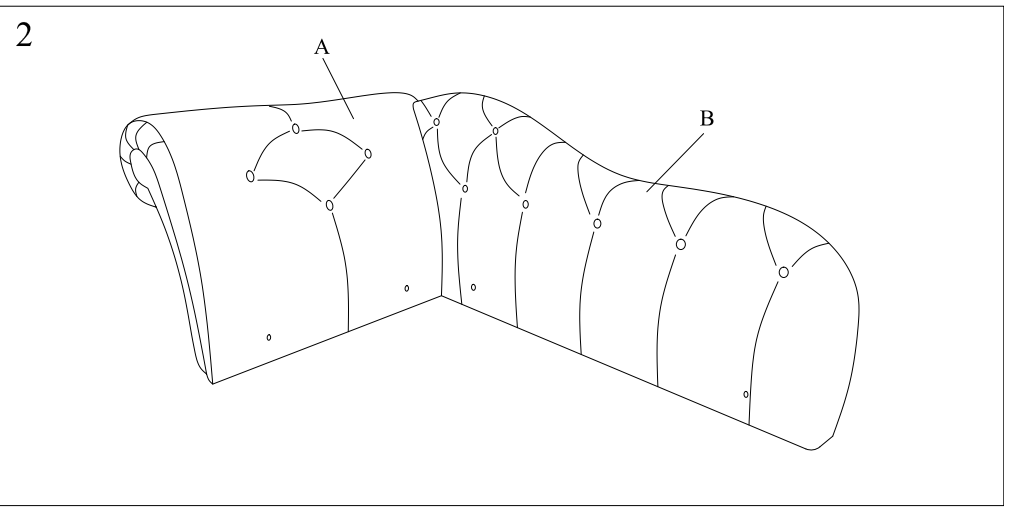

CHAISE LOUNGE ASSEMBLY INSTRUCTION(TOTAL 2 BOXES)

A x 1 pc

B x 1 pc

C x 1 pc

D x 4 pcs

E x 2 pcs (8x85mm)

F x 2 pcs (8x60mm)

G x 4 pcs (8x25mm)

H x 4 pcs (M8)

I x 2 pcs (M8)

J x 1 pc (5mm)

K x 1 pc (6mm)

L x 1 pc (14mm)

Thank you for your purchase.