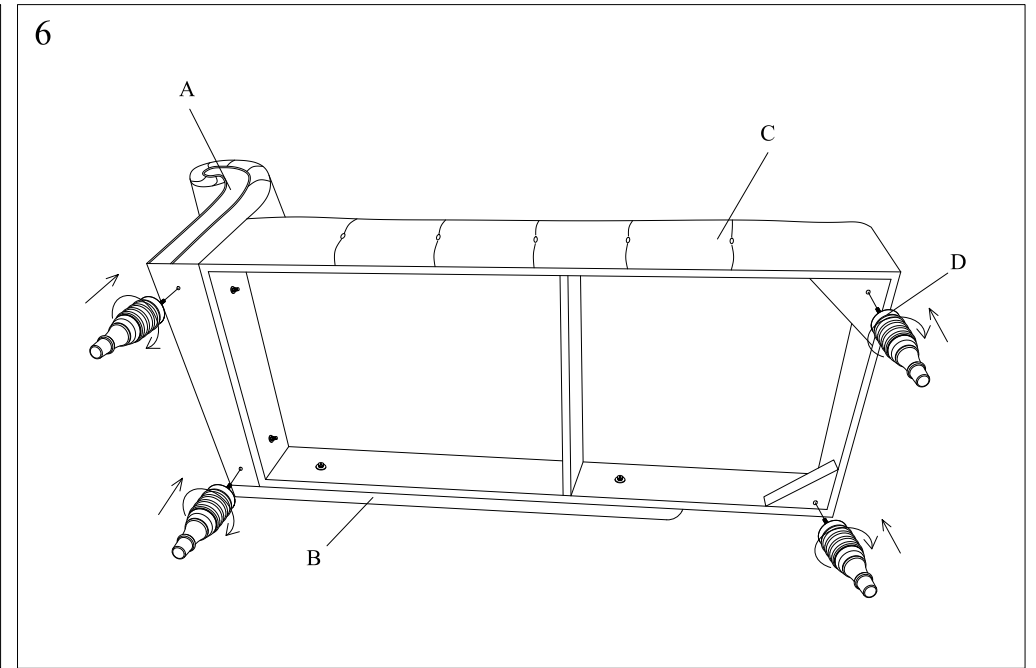

CHAISE LOUNGE ASSEMBLY INSTRUCTION(TOTAL 2 BOXES)

A x 1 pc

B x 1 pc

C x 1 pc

D x 4 pcs

E x 2 pcs (8x85mm)

F x 2 pcs (8x60mm)

G x 4 pcs (8x25mm)

H x 4 pcs (M8)

I x 2 pcs (M8)

J x 1 pc (5mm)

K x 1 pc (6mm)

L x 1 pc (14mm)

Thank you for your purchase.