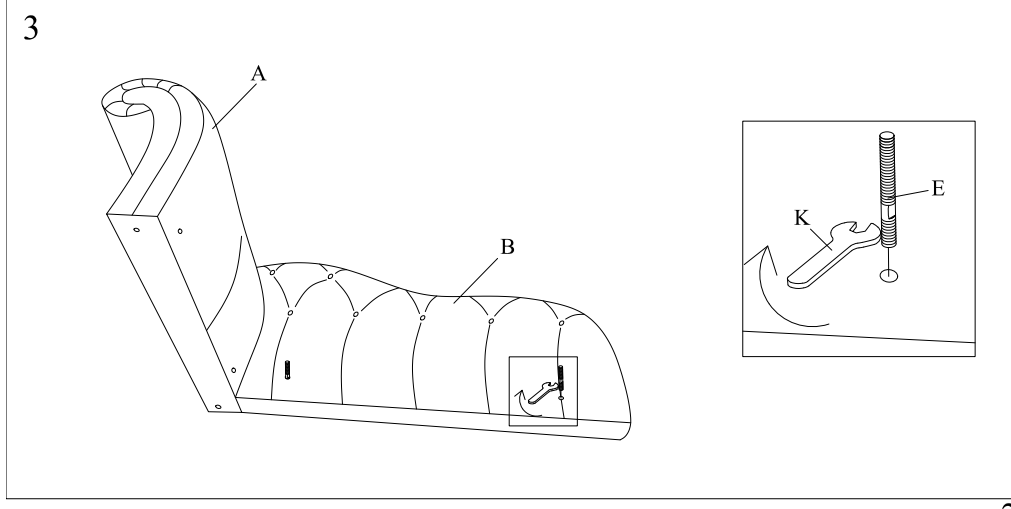

CHAISE LOUNGE ASSEMBLY INSTRUCTION(TOTAL 2 BOXES)

A x 1 pc

B x 1 pc

C x 1 pc

D x 4 pcs

E x 2 pcs (8x85mm)

F x 2 pcs (8x60mm)

G x 4 pcs (8x25mm)

H x 4 pcs (M8)

I x 2 pcs (M8)

J x 1 pc (5mm)

K x 1 pc (6mm)

L x 1 pc (14mm)

Thank you for your purchase.