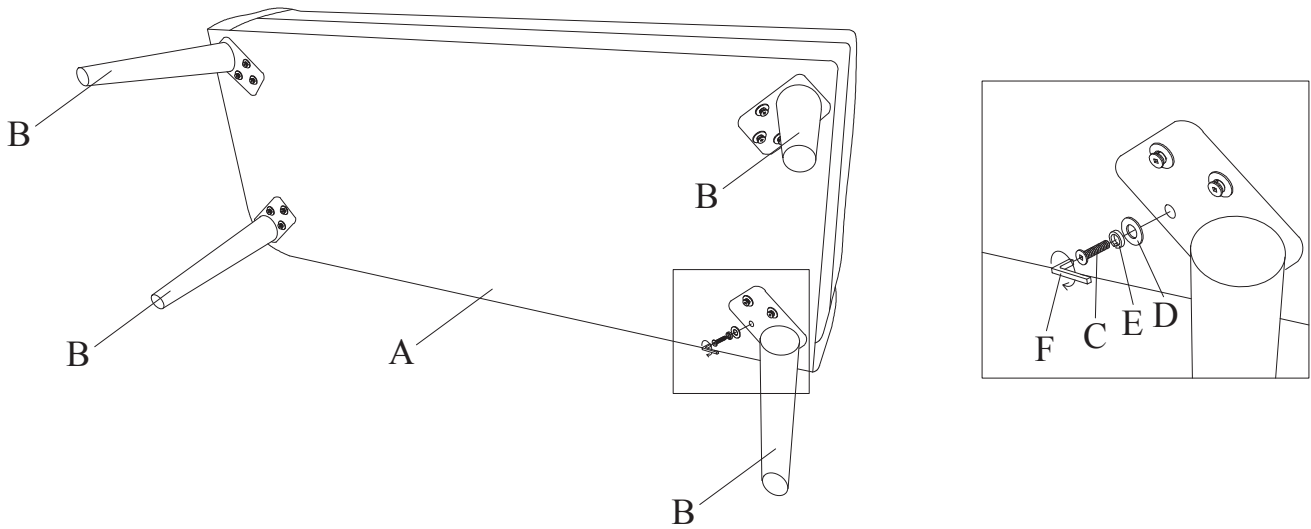

RIGHT ARM CHAISE ASSEMBLY INSTRUCTION (TOTAL 1 BOX)

A x 1 pc

B x 4 pcs

C x 12 pcs (8x30mm)

D x 12 pcs (M8x25mm)

E x 12 pcs (M8)

F x 1 pc (5mm)

1