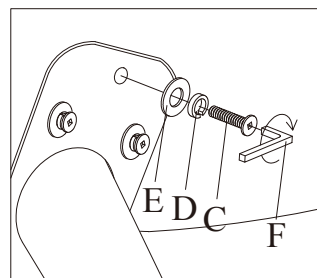

RIGHT ARM CHAISE LOUNGE ASSEMBLY INSTRUCTION (TOTAL 1 BOX)

1

2

3

Thank you for your purchase.