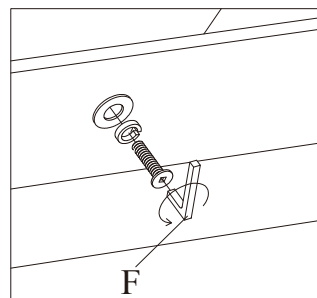

RIGHT ARM CHAISE LOUNGE ASSEMBLY INSTRUCTION (TOTAL 1 BOX)

A x 1 pc

B x 4 pcs

C x 12 pcs (8x30mm)

D x 12 pcs (M8)

E x 12 pcs (M8x25mm)

F x 1 pc (5mm)

1