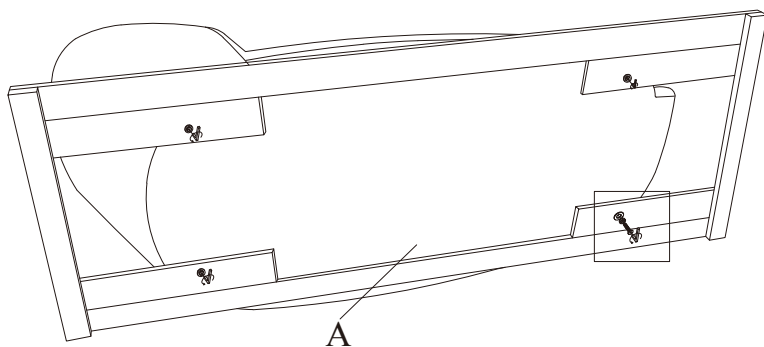

RIGHT ARM CHAISE LOUNGE ASSEMBLY INSTRUCTION (TOTAL 1 BOX)

A x 1 pc

B x 4 pcs

C x 12 pcs (8x30mm)

D x 12 pcs (M8)

E x 12 pcs (M8x25mm)

F x 1 pc (5mm)

1