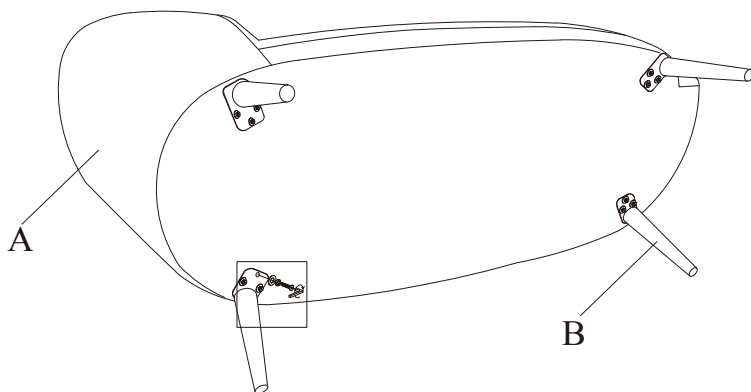

RIGHT ARM CHAISE LOUNGE ASSEMBLY INSTRUCTION (TOTAL 1 BOX)

1

2

3

Thank you for your purchase.