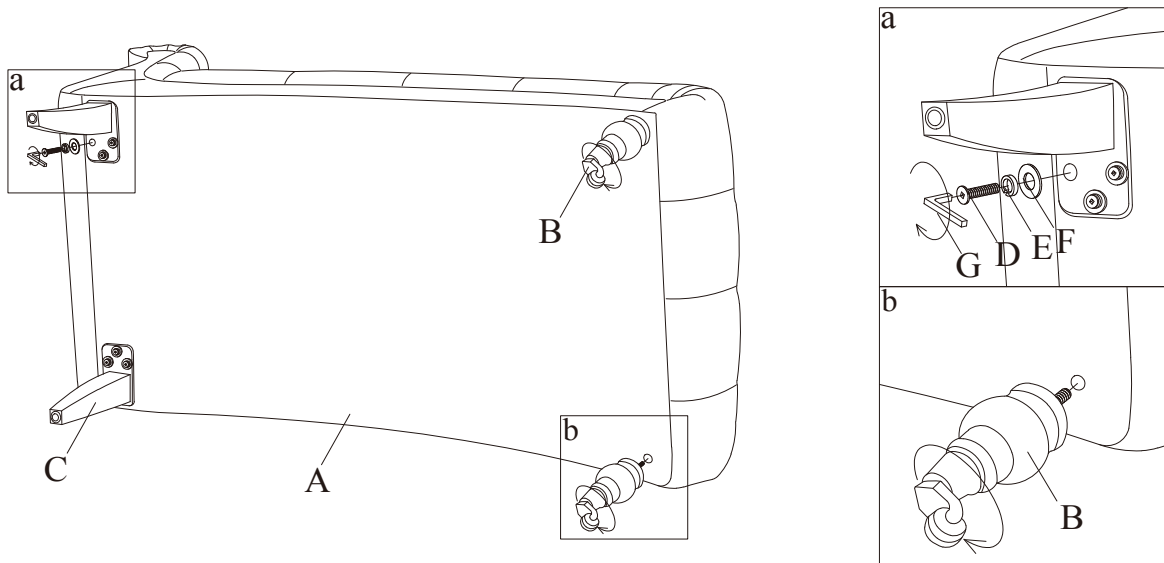

CHAISE LOUNGE ASSEMBLY INSTRUCTION (TOTAL 1 BOX)

1

2

Thank you for your purchase.