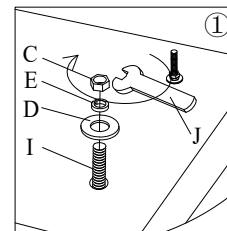

## CHAISE ASSEMBLY INSTRUCTION (TOTAL 1 BOX)

A x 1 pc

C x 4 pcs (M8)

E x 6 pcs (M8)

G x 2 pcs (M8x50mm)

I x 4 pcs (M8x75mm)

B x 1 pc

D x 6 pcs (M8x30mm)

F x 1 pc (5mm)

H x 1 pc (6mm)

J x 1 pc (14mm)

1

2

step 1 → step 2

Please tighten all four bolts of step 1,  
and then tighten bolts of step 2.

3