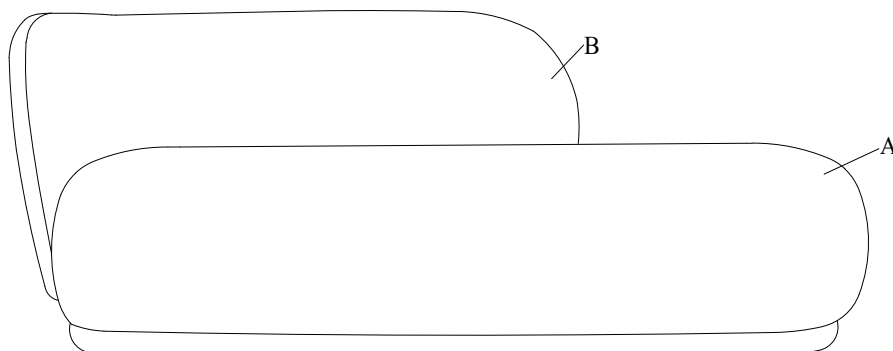

## CHAISE ASSEMBLY INSTRUCTION (TOTAL 1 BOX)

A x 1 pc

C x 4 pcs (M8)

E x 6 pcs (M8)

G x 2 pcs (M8x50mm)

I x 4 pcs (M8x75mm)

B x 1 pc

D x 6 pcs (M8x30mm)

F x 1 pc (5mm)

H x 1 pc (6mm)

J x 1 pc (14mm)

1

2

step 1 → step 2

Please tighten all four bolts of step 1,  
and then tighten bolts of step 2.

3