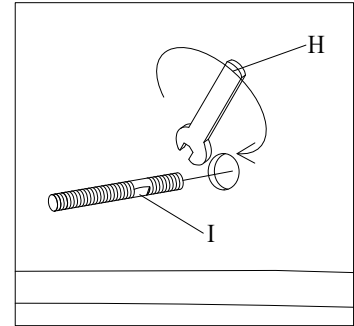

## CHAISE ASSEMBLY INSTRUCTION (TOTAL 1 BOX)

A x 1 pc

C x 4 pcs (M8)

E x 6 pcs (M8)

G x 2 pcs (M8x50mm)

I x 4 pcs (M8x75mm)

B x 1 pc

D x 6 pcs (M8x30mm)

F x 1 pc (5mm)

H x 1 pc (6mm)

J x 1 pc (14mm)

1

2

step 1 → step 2

Please tighten all four bolts of step 1,  
and then tighten bolts of step 2.

3