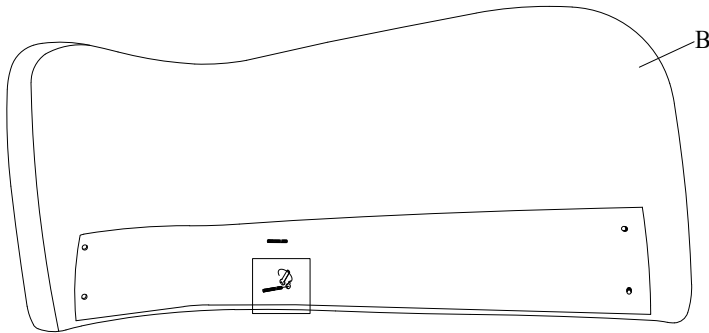

## CHAISE ASSEMBLY INSTRUCTION (TOTAL 1 BOX)

A x 1 pc

C x 4 pcs (M8)

E x 6 pcs (M8)

G x 2 pcs (M8x50mm)

I x 4 pcs (M8x75mm)

B x 1 pc

D x 6 pcs (M8x30mm)

F x 1 pc (5mm)

H x 1 pc (6mm)

J x 1 pc (14mm)

1

2

step 1 → step 2

Please tighten all four bolts of step 1,  
and then tighten bolts of step 2.

3