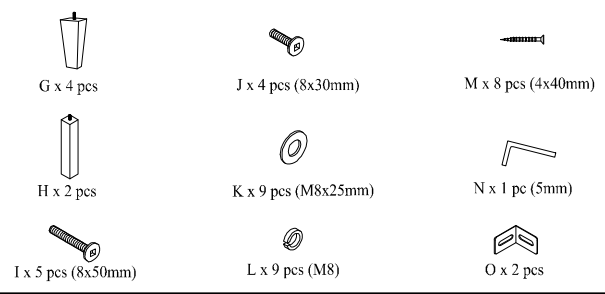

SOFA BED ASSEMBLY INSTRUCTION (TOTAL 1 BOX)

Mattress not included, requires a standard twin USA size (39"Wx75"Lx8"~12"H) mattress.

Thank you for your purchase