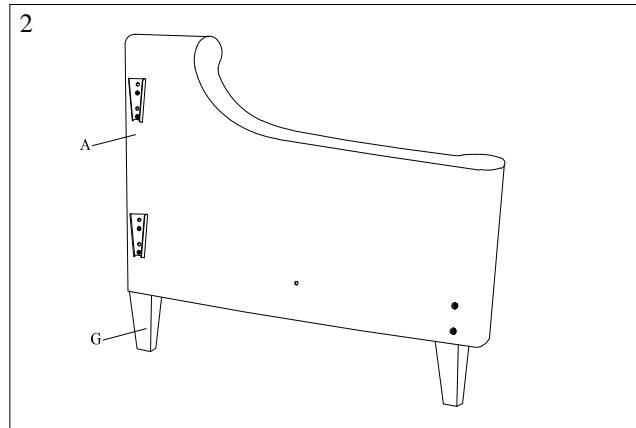

SOFA BED ASSEMBLY INSTRUCTION (TOTAL 1 BOX)

Mattress not included, requires a standard twin USA size (39"Wx75"Lx8"~12"H) mattress.

Thank you for your purchase