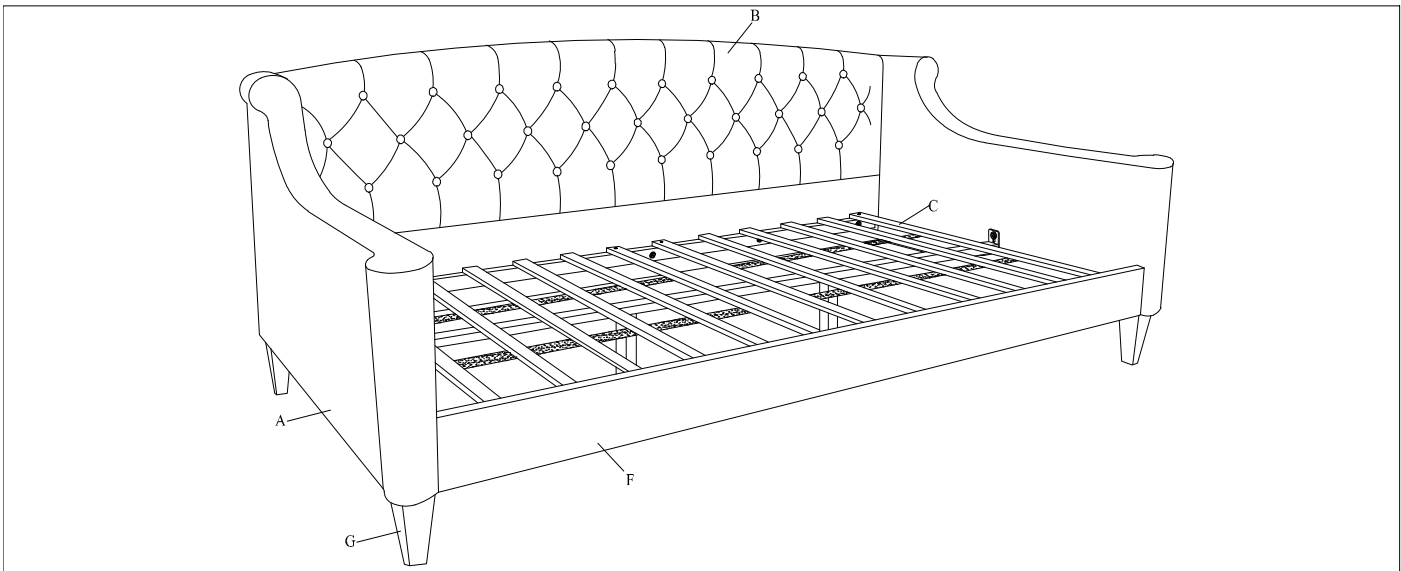

SOFA BED ASSEMBLY INSTRUCTION (TOTAL 1 BOX)

Mattress not included, requires a standard twin USA size (39"Wx75"Lx8"~12"H) mattress.

Thank you for your purchase