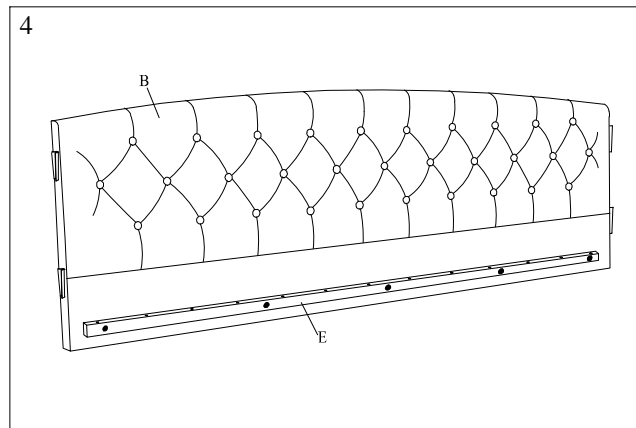

SOFA BED ASSEMBLY INSTRUCTION (TOTAL 1 BOX)

Mattress not included, requires a standard twin USA size (39"Wx75"Lx8"~12"H) mattress.

Thank you for your purchase