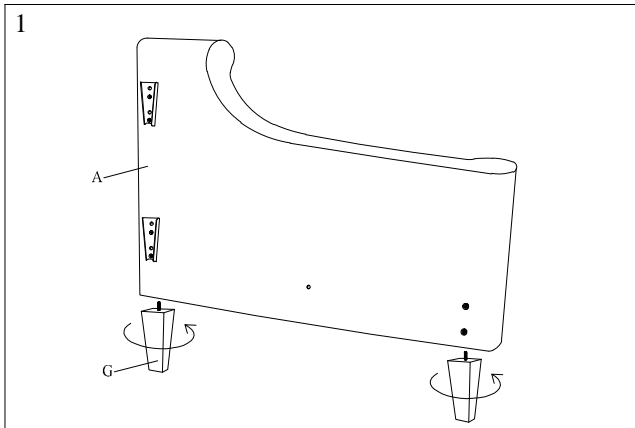

SOFA BED ASSEMBLY INSTRUCTION (TOTAL 1 BOX)

Mattress not included, requires a standard twin USA size (39"Wx75"Lx8"~12"H) mattress.

Thank you for your purchase