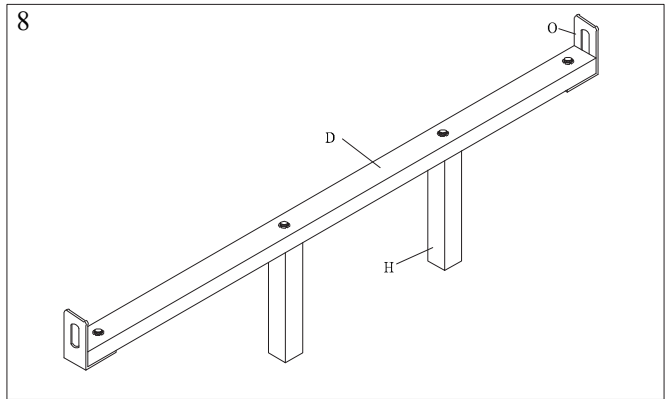

SOFA BED ASSEMBLY INSTRUCTION (TOTAL 1 BOX)

Mattress not included, requires a standard twin USA size (39"Wx75"Lx8"~12"H) mattress.

Thank you for your purchase