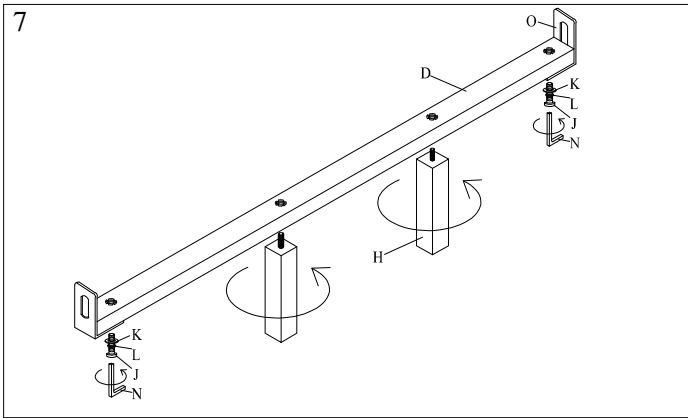

SOFA BED ASSEMBLY INSTRUCTION (TOTAL 2 BOXES)

Mattress not included, requires a standard twin USA size (39"W*75"L*8"~12"H) mattress.

Thank you for your purchase