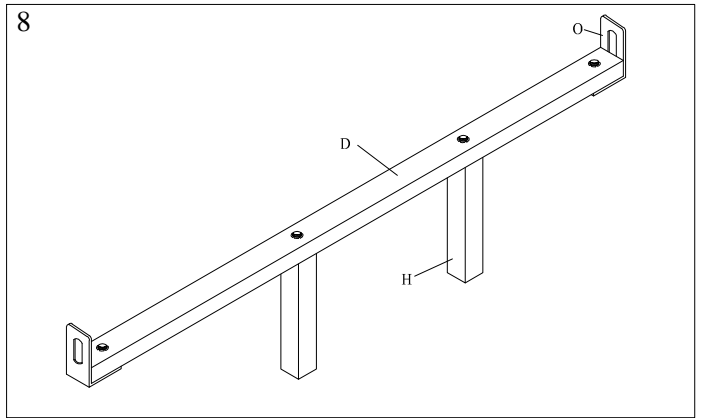

SOFA BED ASSEMBLY INSTRUCTION (TOTAL 2 BOXES)

Mattress not included, requires a standard twin USA size (39"W*75"L*8"~12"H) mattress.

Thank you for your purchase