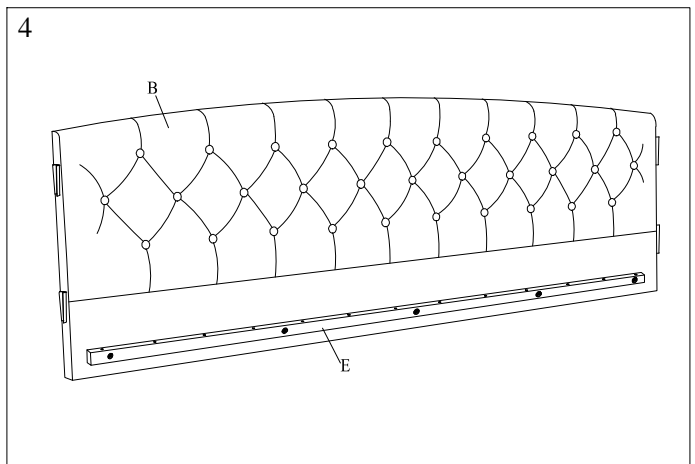

SOFA BED ASSEMBLY INSTRUCTION (TOTAL 2 BOXES)

Mattress not included, requires a standard twin USA size (39"W*75"L*8"~12"H) mattress.

Thank you for your purchase