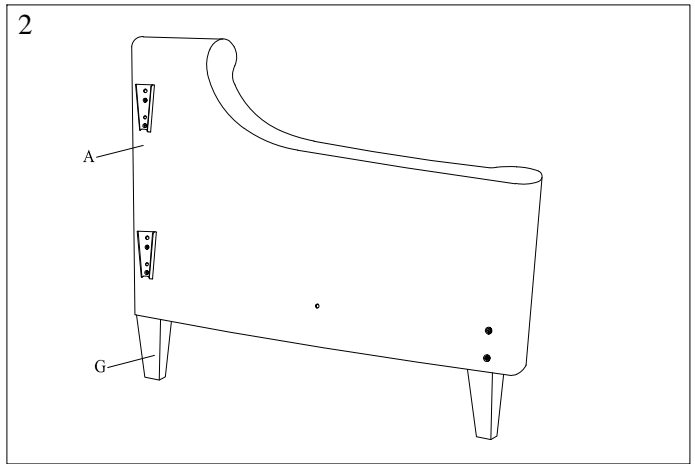

SOFA BED ASSEMBLY INSTRUCTION (TOTAL 2 BOXES)

Mattress not included, requires a standard twin USA size (39"W*75"L*8"~12"H) mattress.

Thank you for your purchase