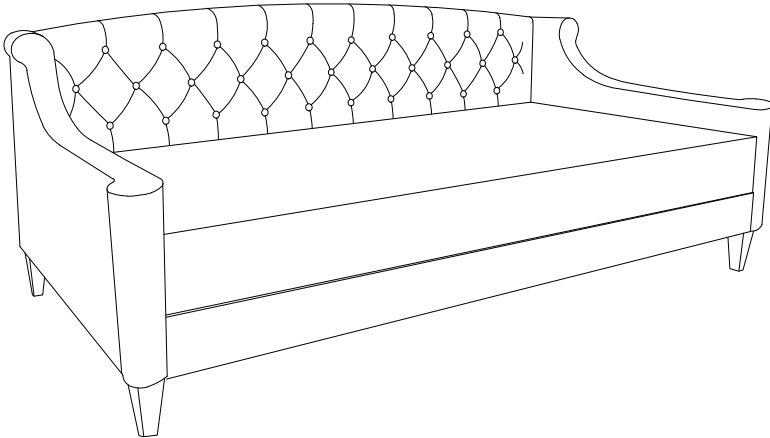

SOFA BED ASSEMBLY INSTRUCTION (TOTAL 2 BOXES)

Mattress not included, requires a standard twin USA size (39"W*75"L*8"~12"H) mattress.

Thank you for your purchase