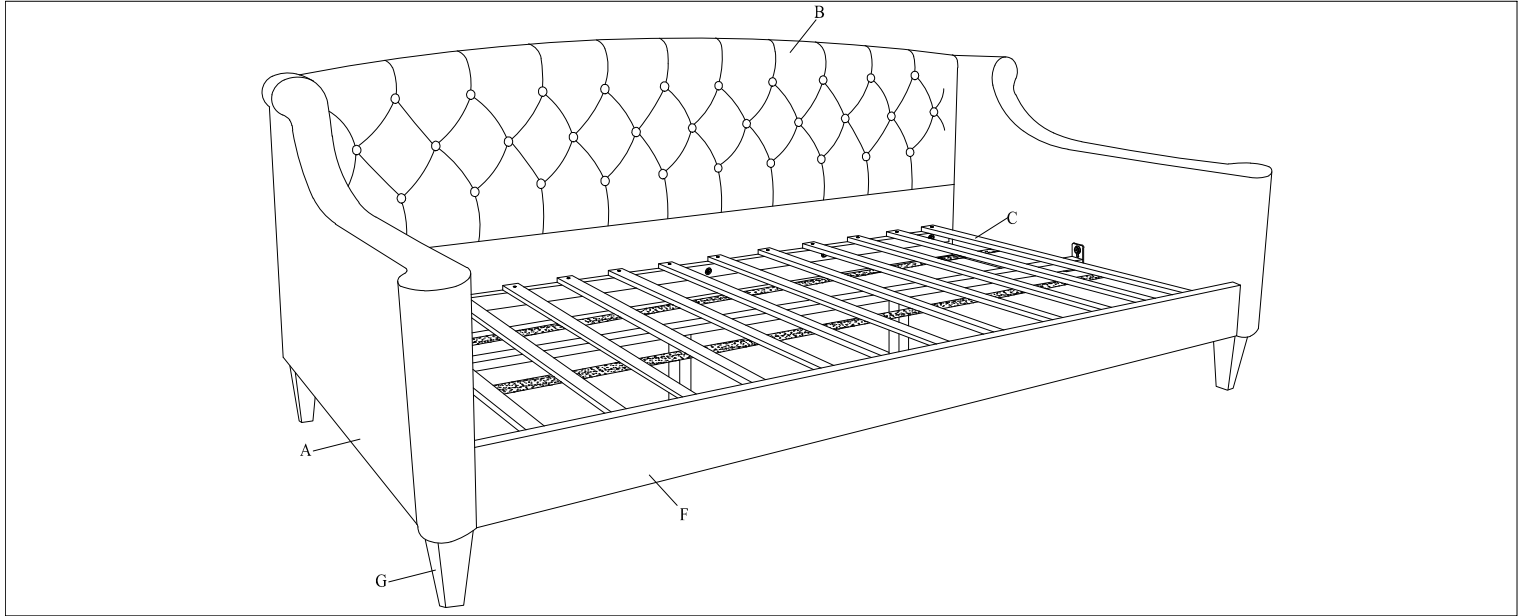

SOFA BED ASSEMBLY INSTRUCTION (TOTAL 2 BOXES)

Mattress not included, requires a standard twin USA size (39"W*75"L*8"~12"H) mattress.

Thank you for your purchase