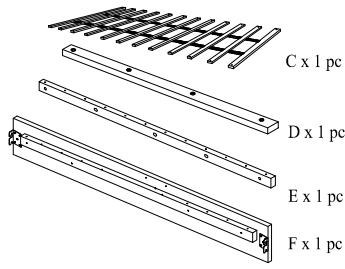

SOFA BED ASSEMBLY INSTRUCTION (TOTAL 2 BOXES)

Mattress not included, requires a standard twin USA size (39"W*75"L*8"~12"H) mattress.

Thank you for your purchase