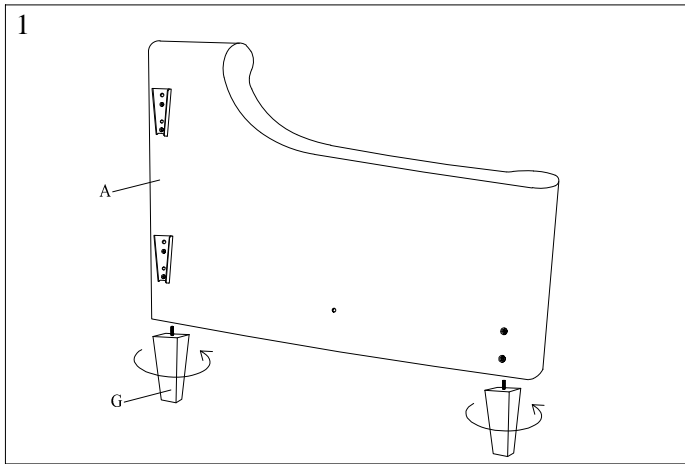

SOFA BED ASSEMBLY INSTRUCTION (TOTAL 2 BOXES)

Mattress not included, requires a standard twin USA size (39"W*75"L*8"~12"H) mattress.

Thank you for your purchase