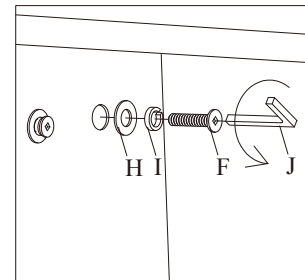

DAYBED CHAISE SOFA ASSEMBLY INSTRUCTION (TOTAL 1 BOX)

A x 1 pc

C x 2 pcs

E x 1 pc

G x 12 pcs(8x30mm)

I x 20 pcs(M8)

B x 2 pcs

D x 4 pcs

F x 8 pcs(8x50mm)

H x 20 pcs(M8x25mm)

J x 1 pc(5mm)

1

2

3

Thank you for your purchase.