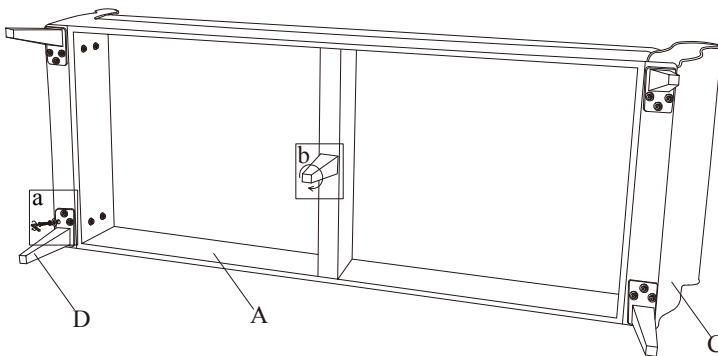

DAYBED CHAISE SOFA ASSEMBLY INSTRUCTION (TOTAL 1 BOX)

A x 1 pc

C x 2 pcs

E x 1 pc

G x 12 pcs(8x30mm)

I x 20 pcs(M8)

B x 2 pcs

D x 4 pcs

F x 8 pcs(8x50mm)

H x 20 pcs(M8x25mm)

J x 1 pc(5mm)

1

2

3

Thank you for your purchase.