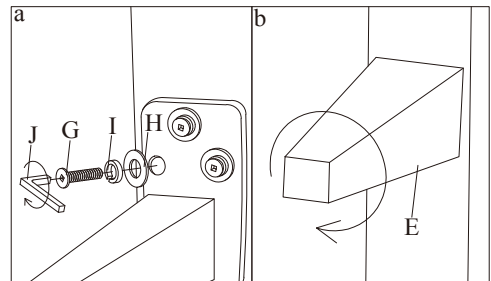

DAYBED CHAISE SOFA ASSEMBLY INSTRUCTION (TOTAL 1 BOX)

A x 1 pc

C x 2 pcs

E x 1 pc

G x 12 pcs(8x30mm)

I x 20 pcs(M8)

B x 2 pcs

D x 4 pcs

F x 8 pcs(8x50mm)

H x 20 pcs(M8x25mm)

J x 1 pc(5mm)

1

2

3

Thank you for your purchase.