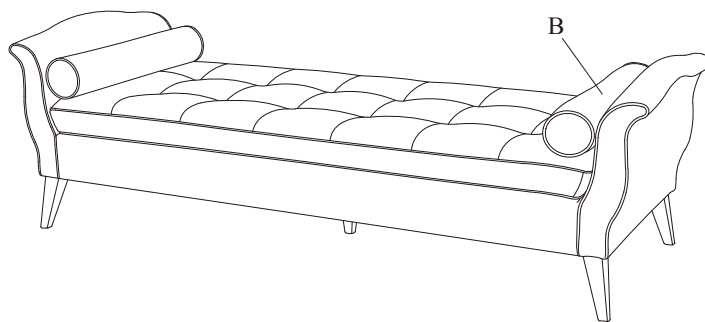

DAYBED CHAISE SOFA ASSEMBLY INSTRUCTION (TOTAL 1 BOX)

A x 1 pc

C x 2 pcs

E x 1 pc

G x 12 pcs(8x30mm)

I x 20 pcs(M8)

B x 2 pcs

D x 4 pcs

F x 8 pcs(8x50mm)

H x 20 pcs(M8x25mm)

J x 1 pc(5mm)

1

2

3

Thank you for your purchase.