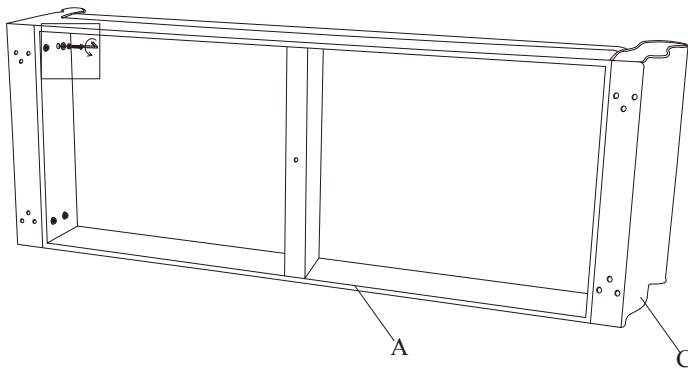

DAYBED CHAISE SOFA ASSEMBLY INSTRUCTION (TOTAL 1 BOX)

A x 1 pc

C x 2 pcs

E x 1 pc

G x 12 pcs(8x30mm)

I x 20 pcs(M8)

B x 2 pcs

D x 4 pcs

F x 8 pcs(8x50mm)

H x 20 pcs(M8x25mm)

J x 1 pc(5mm)

1

2

3

Thank you for your purchase.