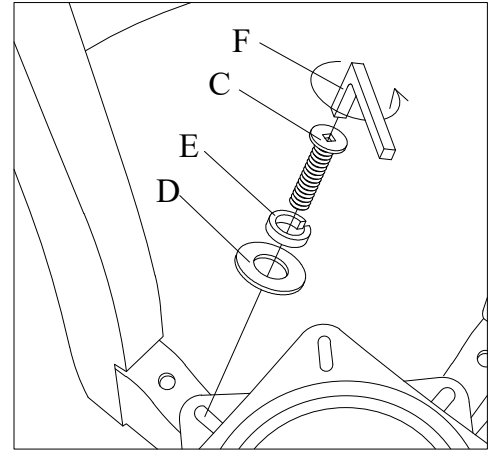

BARSTOOL ASSEMBLY INSTRUCTION (TOTAL 1 BOX)

A x 1 pc

B x 1 pc

C x 8 pcs (M6x30mm)

E x 8 pcs (M6)

D x 8 pcs (M6)

F x 1 pc (4mm)

1