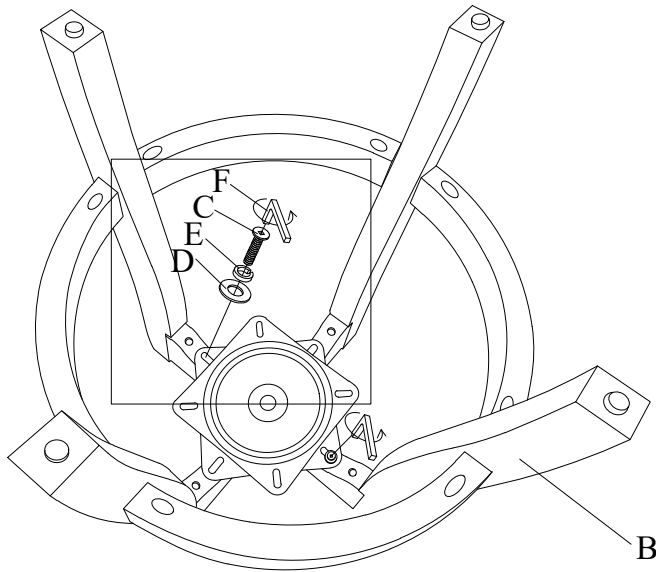

BARSTOOL ASSEMBLY INSTRUCTION (TOTAL 1 BOX)

A x 1 pc

B x 1 pc

C x 8 pcs (M6x30mm)

E x 8 pcs (M6)

D x 8 pcs (M6)

F x 1 pc (4mm)

1