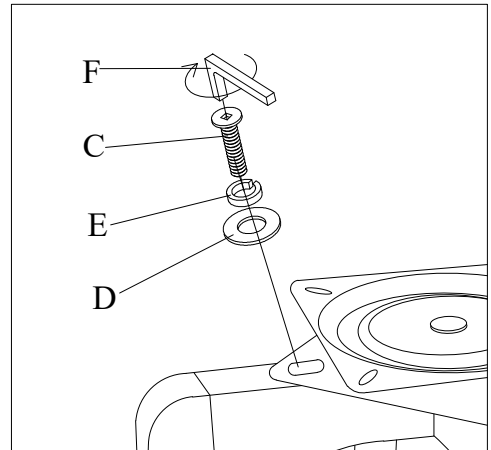

BARSTOOL ASSEMBLY INSTRUCTION (TOTAL 1 BOX)

1

2