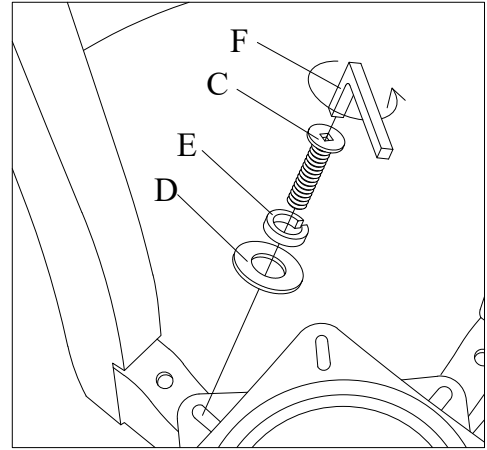

BARSTOOL ASSEMBLY INSTRUCTION (TOTAL 1 BOX)

A x 1 pc

B x 1 pc

C x 8 pcs (M6x30mm)

E x 8 pcs (M6)

D x 8 pcs (M6)

F x 1 pc (4mm)

1