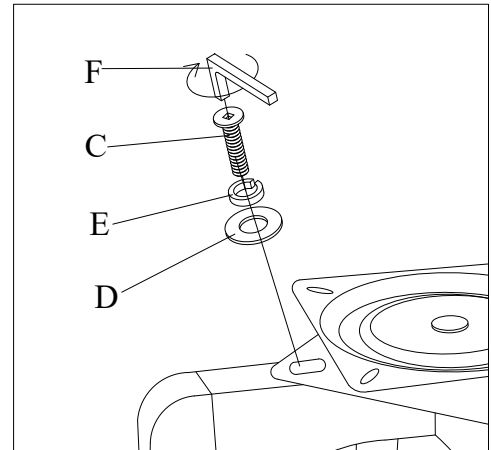

BARSTOOL ASSEMBLY INSTRUCTION (TOTAL 1 BOX)

1

2