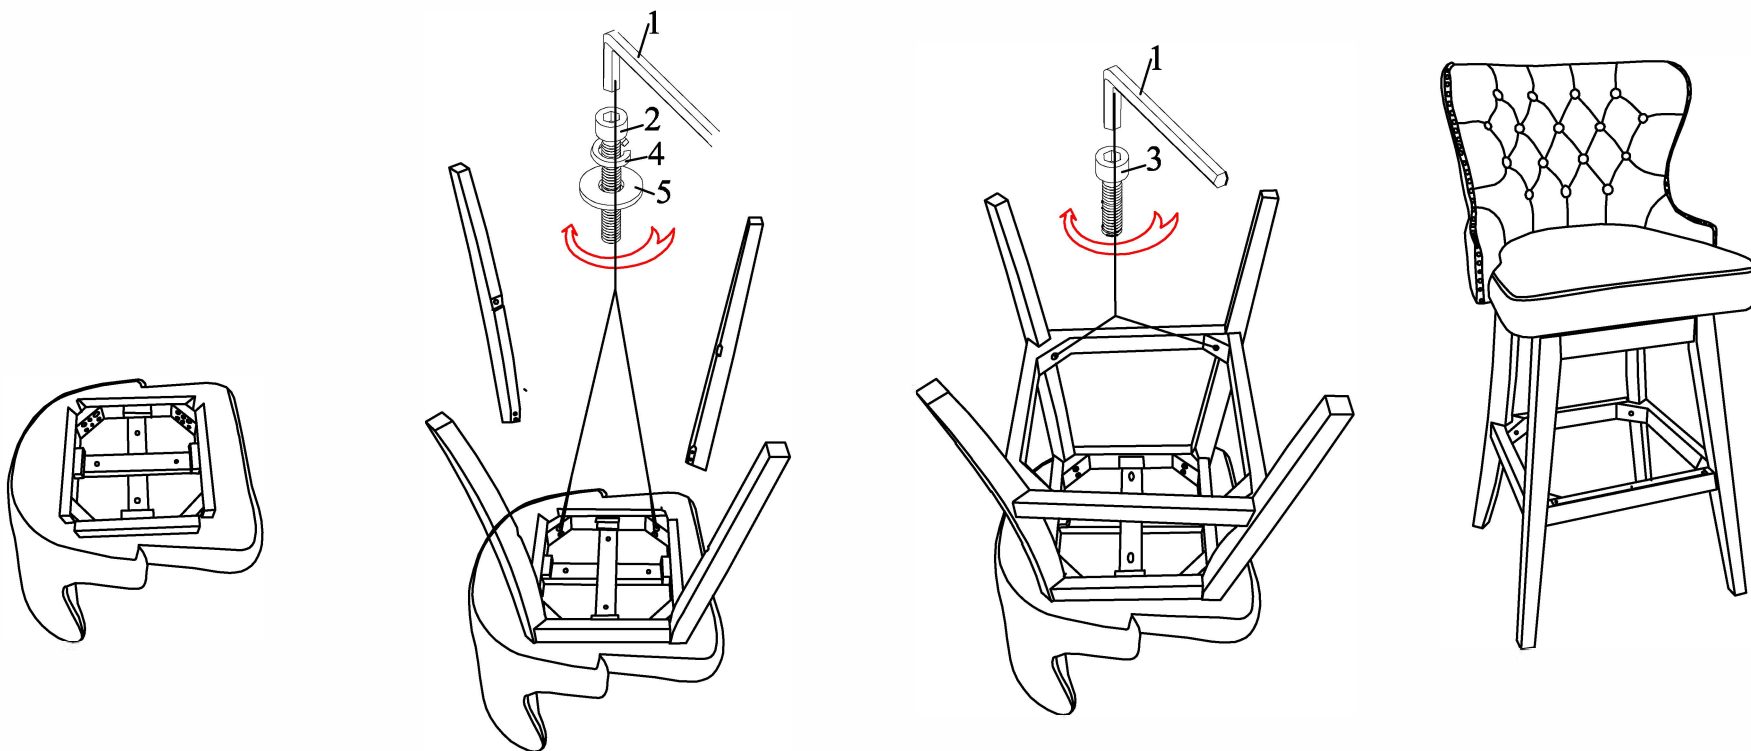

ASSEMBLY INSTRUCTIONS

81130

Hardware

1		"L" Wrenches	1pc
2		Bolt 8*55mm	8pcs
3		Bolt 8*50mm	4pcs
4		Spring Washer	8pcs
5		Flat Washer	8pcs