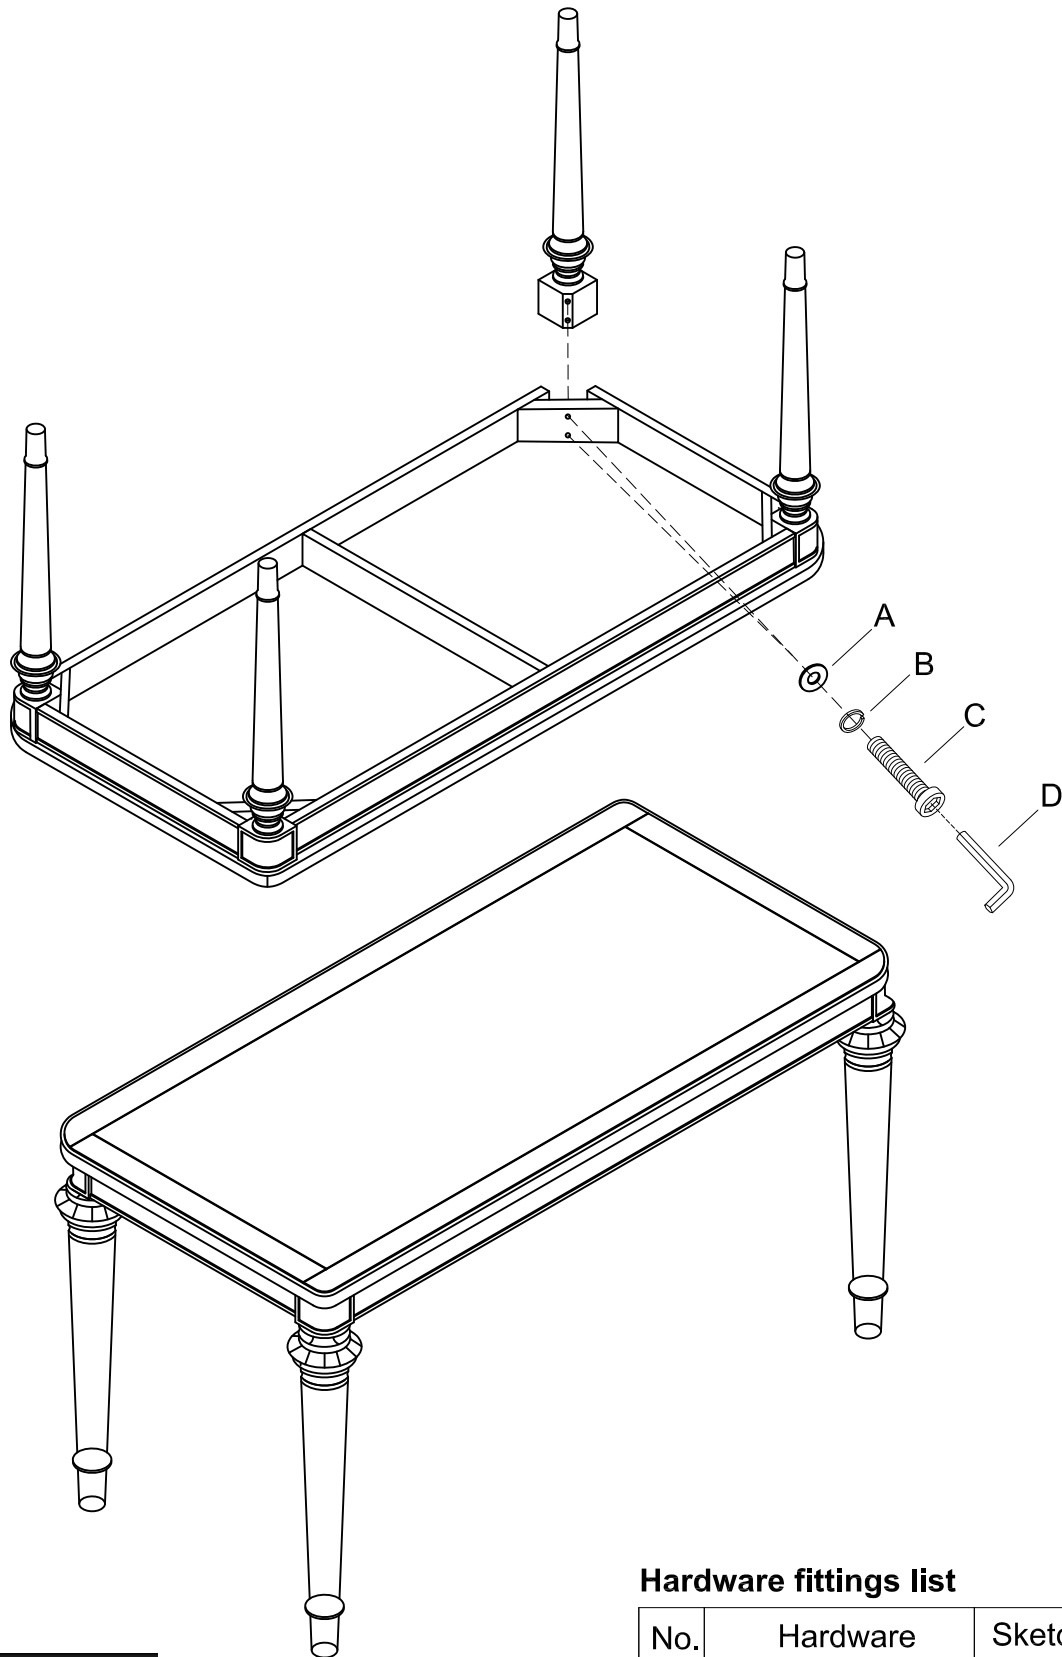

ASSEMBLY INSTRUCTIONS  
SKU#CZ87112

**Hardware fittings list**

No.	Hardware	Sketch	Q'ty
A	Washer		8PCS
B	Lock Washer		8PCS
C	Bolt		8PCS
D	Wrench		1PC

AJ08-I1 Table