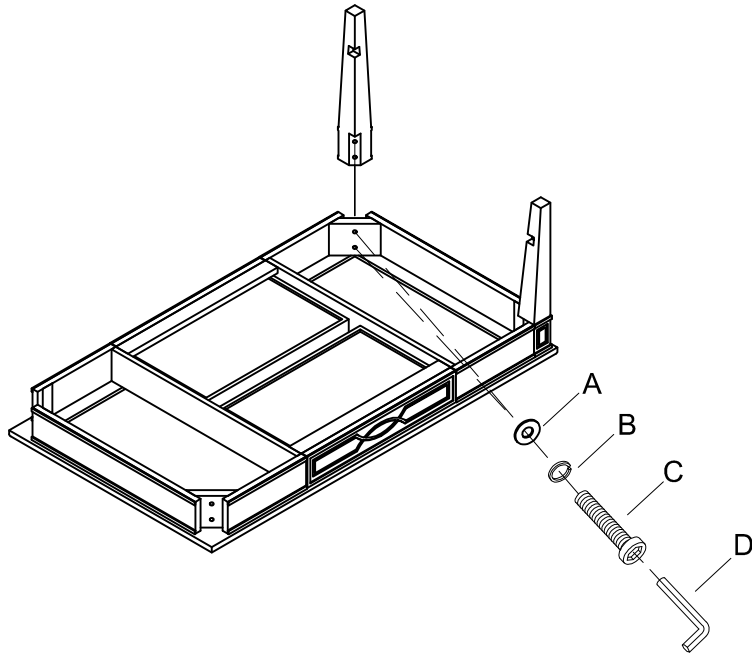

ASSEMBLY INSTRUCTIONS

SKU#KFZ85632

STEP 1

STEP 2

STEP 3

STEP 4

Hardware fittings list

No.	Hardware	Sketch	Q'ty
A	Washer		8PCS
B	Lock Washer		8PCS
C	Bolt		8PCS
D	Wrench		1PC
E	Crop scpew		4PCS

AJ08-B1 Coffee Table