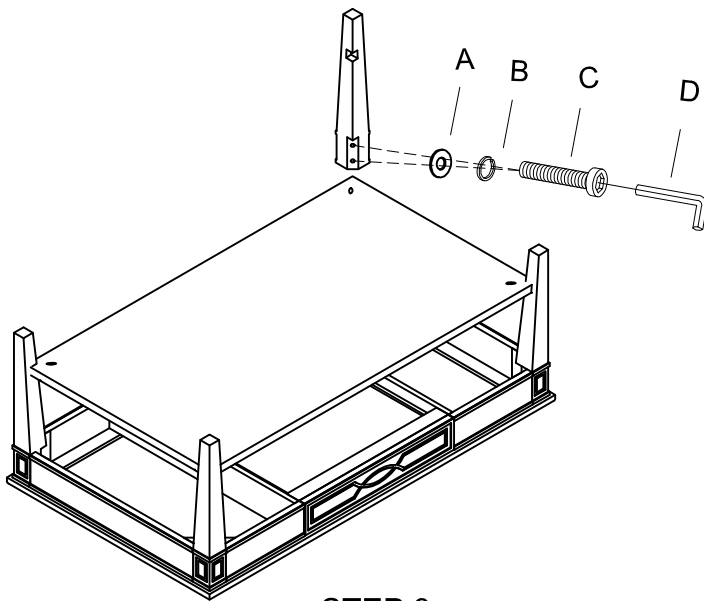

ASSEMBLY INSTRUCTIONS

SKU#KFZ85632

STEP 1

STEP 2

STEP 3

STEP 4

Hardware fittings list

No.	Hardware	Sketch	Q'ty
A	Washer		8PCS
B	Lock Washer		8PCS
C	Bolt		8PCS
D	Wrench		1PC
E	Crop scpew		4PCS