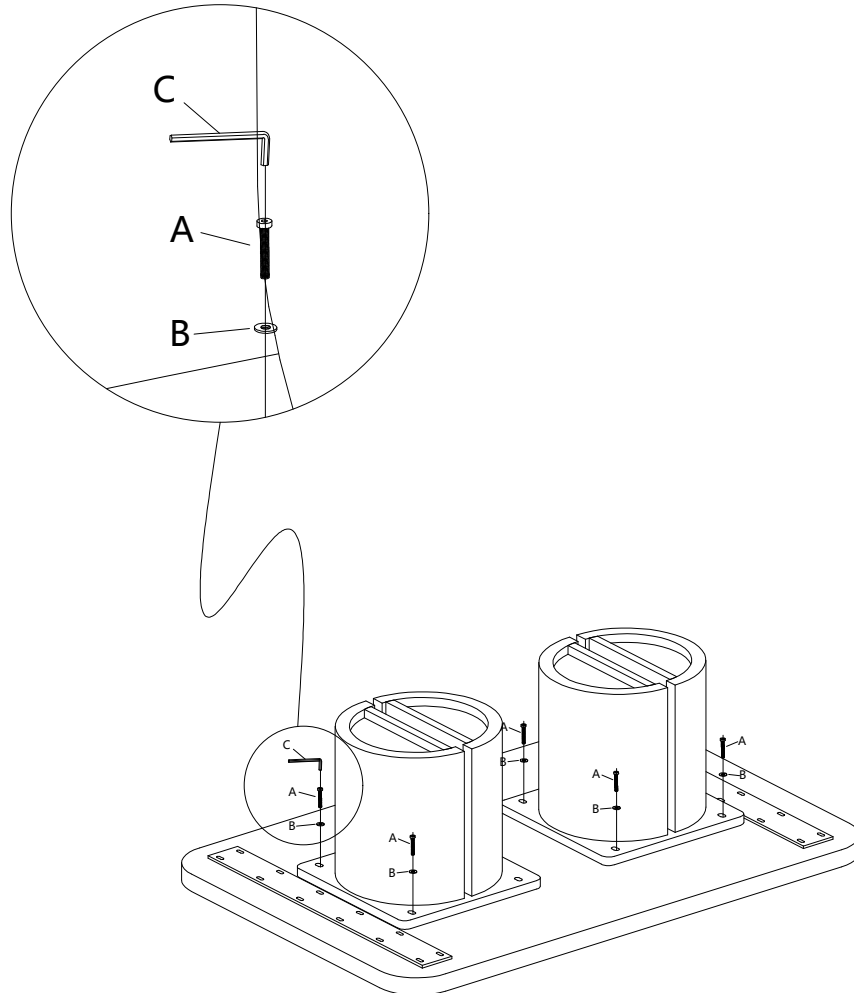

COFFEE TABLE ASSEMBLY INSTRUCTION (TOTAL 2 BOXES)

A x 8 pcs (M8x40mm)

B x 8 pcs (Φ20mm)

C x 1 pcs

1

Thank you for your purchase.