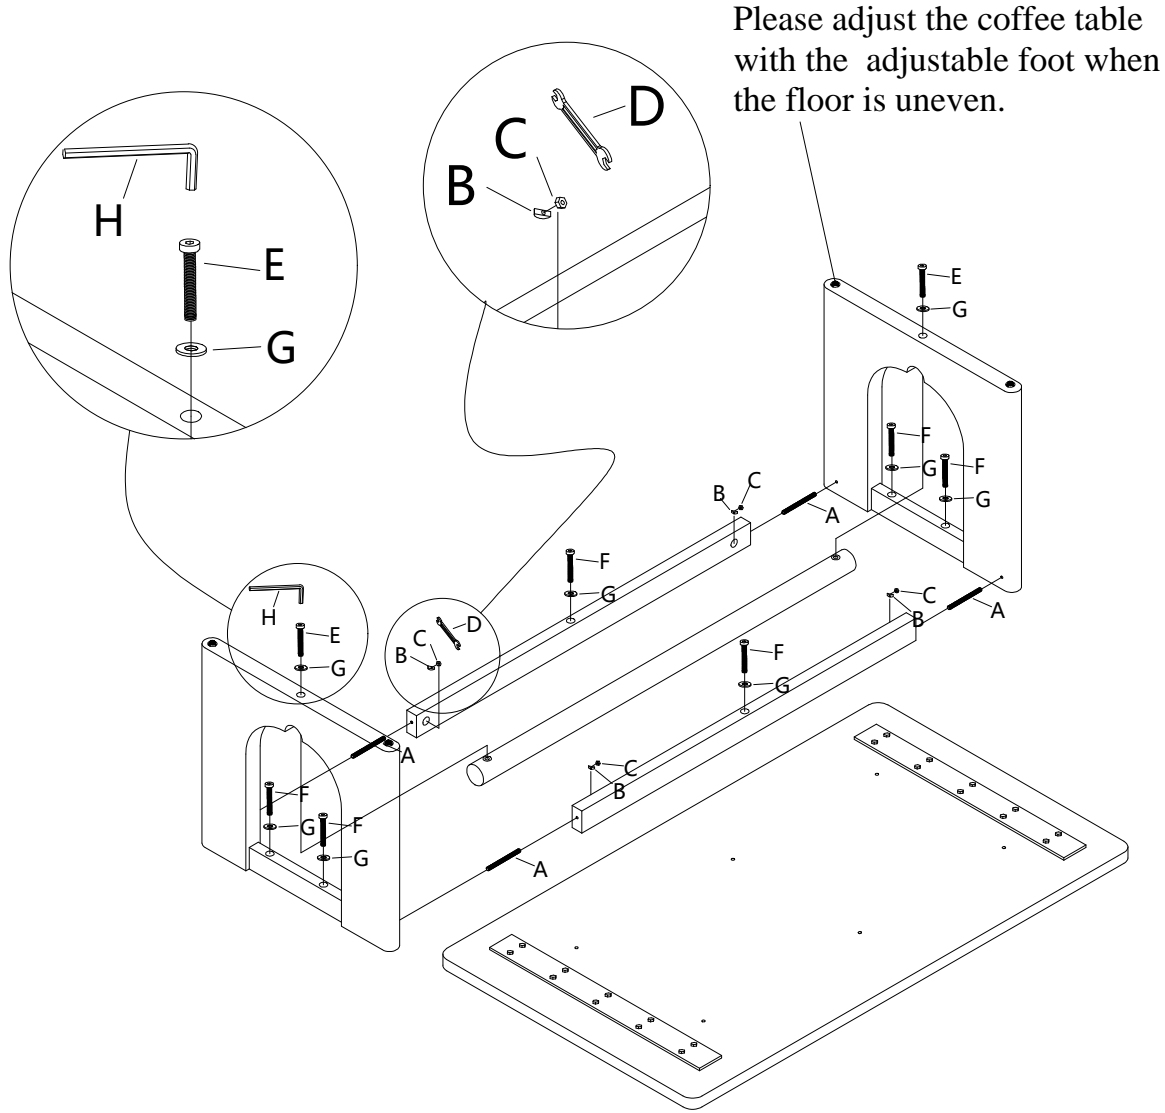

COFFEE TABLE ASSEMBLY INSTRUCTION (TOTAL 1 BOX)

A x 4 pcs (M8x90mm)

B x 4 pcs

C x 4 pcs

D x 1 pcs

E x 2 pcs (M8x70mm)

F x 6 pcs (M8x60mm)

G x 8 pcs (Φ20mm)

H x 1 pcs

1

Thank you for your purchase.