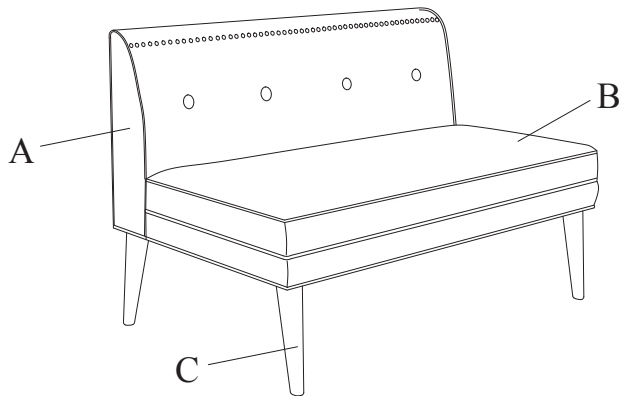

SETTEE ASSEMBLY INSTRUCTION (TOTAL 1 BOX)

A x 1 pc

B x 1 pc

C x 4 pcs

D x 12 pcs (8x30mm)

E x 5 pcs (8x50mm)

F x 17 pcs (M8)

G x 17 pcs (M8x25mm)

H x 1 pc (5mm)

1

2

3

Thank you for your purchase.