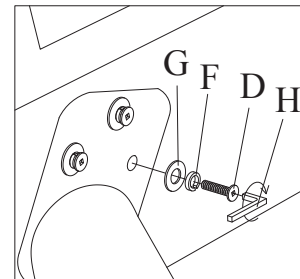

SETTEE ASSEMBLY INSTRUCTION (TOTAL 1 BOX)

A x 1 pc

B x 1 pc

C x 4 pcs

D x 12 pcs (8x30mm)

E x 5 pcs (8x50mm)

F x 17 pcs (M8)

G x 17 pcs (M8x25mm)

H x 1 pc (5mm)

1

2

3

Thank you for your purchase.