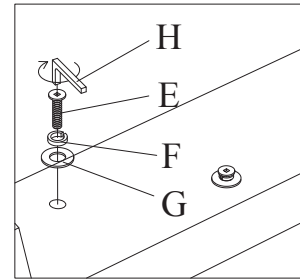

SETTEE ASSEMBLY INSTRUCTION (TOTAL 1 BOX)

A x 1 pc

B x 1 pc

C x 4 pcs

D x 12 pcs (8x30mm)

E x 5 pcs (8x50mm)

F x 17 pcs (M8)

G x 17 pcs (M8x25mm)

H x 1 pc (5mm)

1

2

3

Thank you for your purchase.