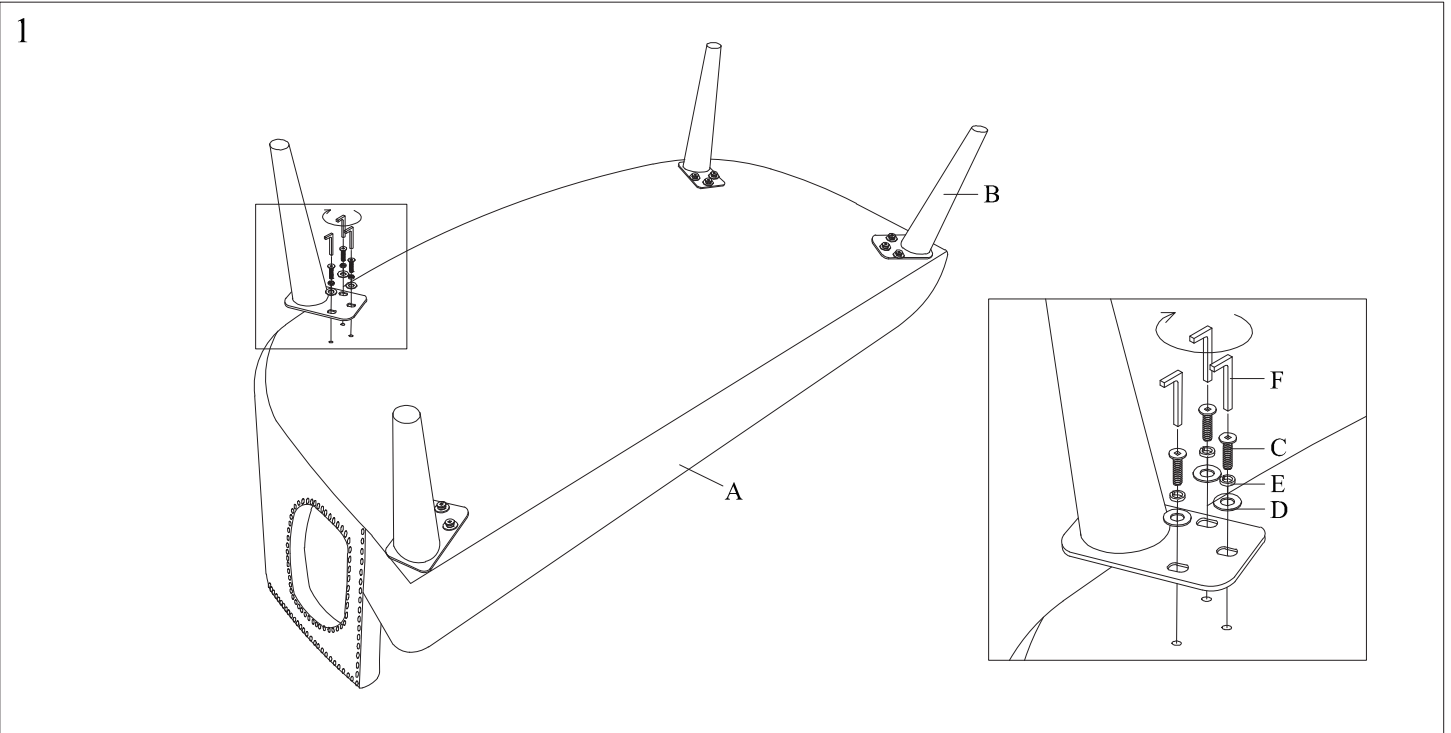

# SETTEE ASSEMBLY INSTRUCTION (TOTAL 1 BOX)

A x 1 pc

B x 4 pcs

C x 12 pcs(8x30mm)

E x 12 pcs(M8)

D x 12 pcs(M8x25mm)

F x 1 pc(5mm)

Thank you for your purchase.