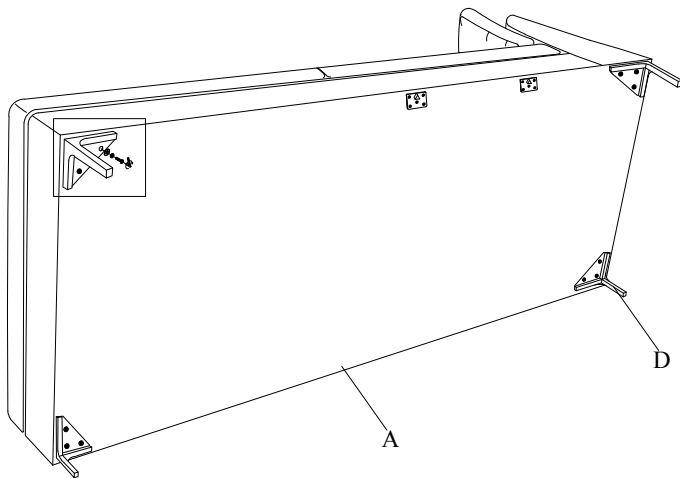

LEFT CHAISE 3-PIECE SECTIONAL ASSEMBLY INSTRUCTION(TOTAL 3 BOXES)

A x 1 pc

B x 1 pc

C x 1 pc

D x 12 pc

 E x 36 pcs(8x30mm)

 F x 36 pcs(M8)

 G x 36 pcs(M8x25mm)

 H x 1 pc(5mm)

1

2

3

4

5

Thank you for your purchase