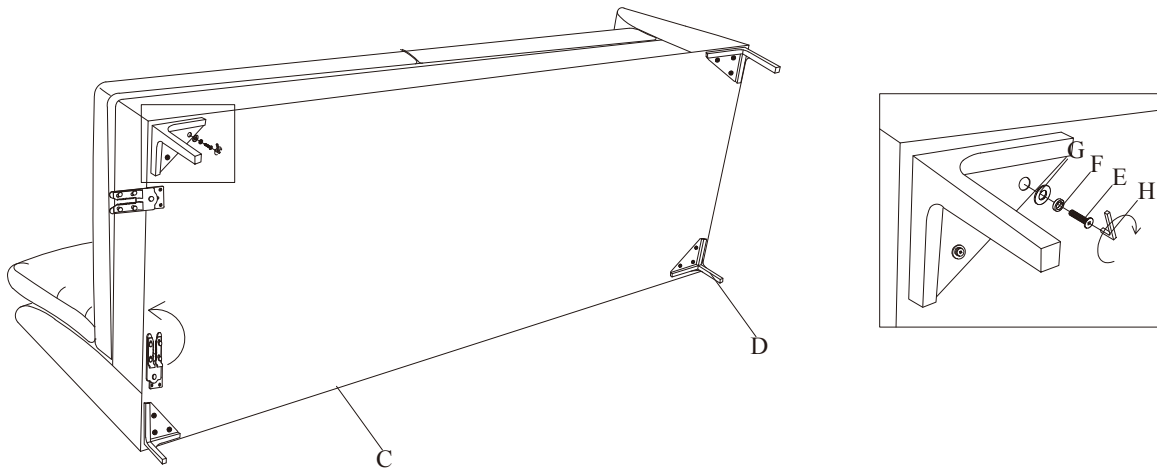

LEFT CHAISE 3-PIECE SECTIONAL ASSEMBLY INSTRUCTION(TOTAL 3 BOXES)

A x 1 pc

B x 1 pc

C x 1 pc

D x 12 pc

 E x 36 pcs(8x30mm)

 F x 36 pcs(M8)

 G x 36 pcs(M8x25mm)

 H x 1 pc(5mm)

1

2

3

4

5

Thank you for your purchase