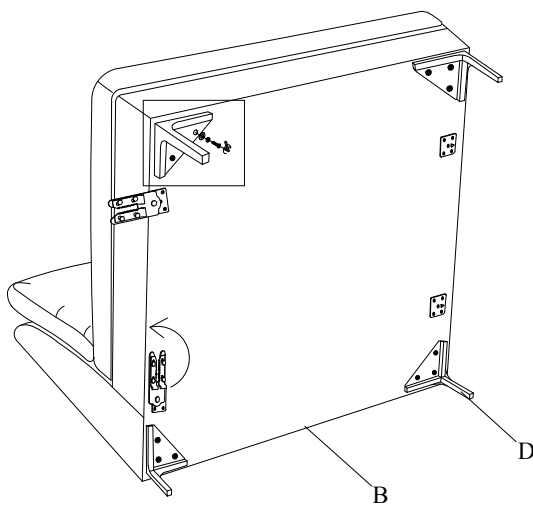

LEFT CHAISE 3-PIECE SECTIONAL ASSEMBLY INSTRUCTION(TOTAL 3 BOXES)

A x 1 pc

B x 1 pc

C x 1 pc

D x 12 pc

 E x 36 pcs(8x30mm)

 F x 36 pcs(M8)

 G x 36 pcs(M8x25mm)

 H x 1 pc(5mm)

1

2

3

4

5

Thank you for your purchase