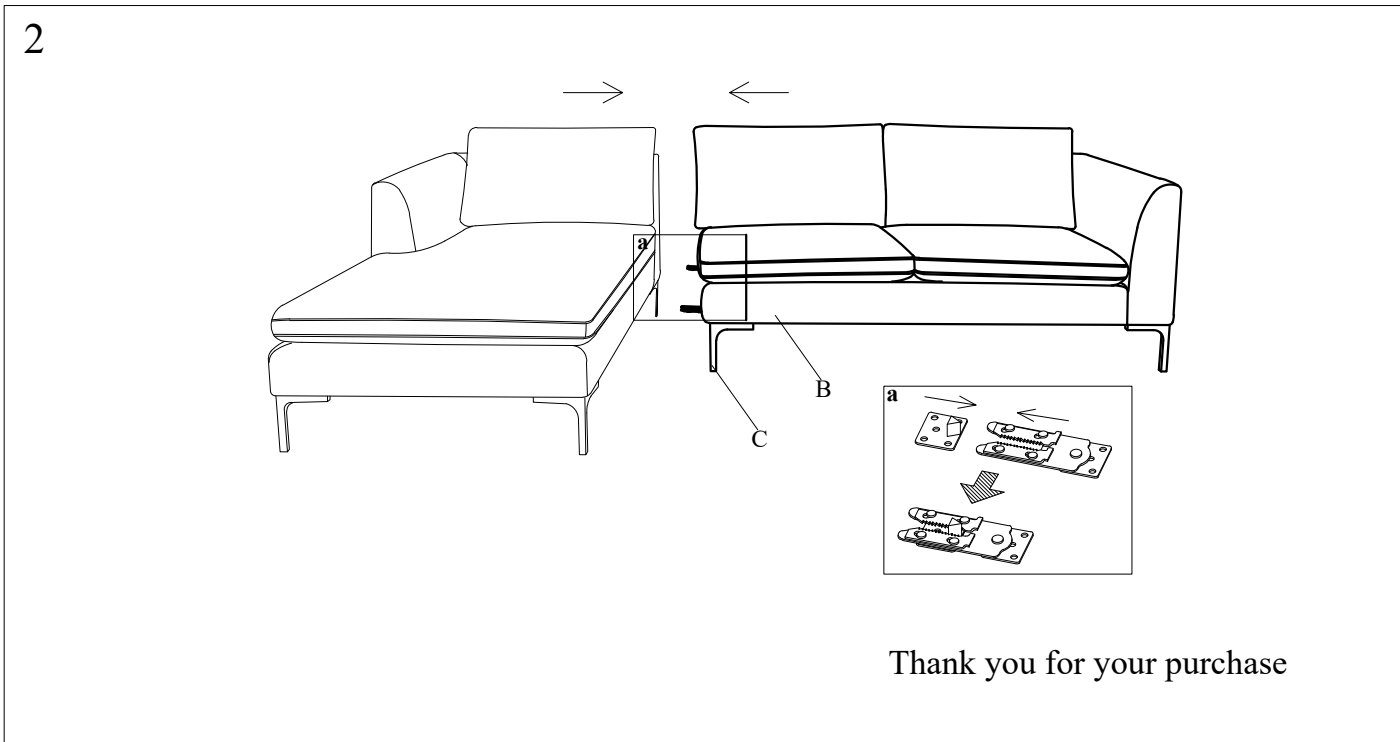

# SOFA OF LEFT CHAISE 2-PIECE SECTIONAL ASSEMBLY INSTRUCTION(TOTAL 2 BOXES)

B x 1 pc

C x 4 pcs

D x 12 pcs(8x30mm)

E x 12 pcs(M8)

F x 12 pcs(M8x25mm)

G x 1 pc(5mm)

Thank you for your purchase