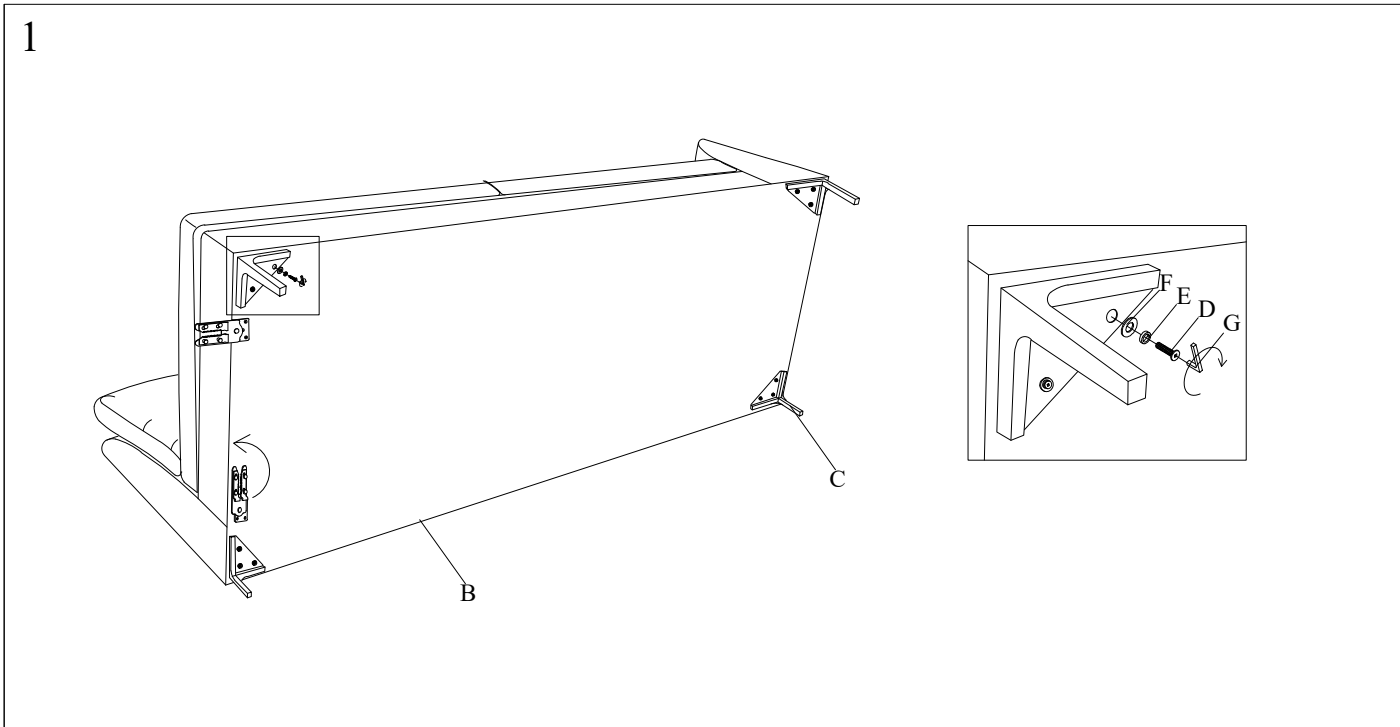

# SOFA OF LEFT CHAISE 2-PIECE SECTIONAL ASSEMBLY INSTRUCTION(TOTAL 2 BOXES)

B x 1 pc

C x 4 pcs

D x 12 pcs(8x30mm)

E x 12 pcs(M8)

F x 12 pcs(M8x25mm)

G x 1 pc(5mm)

Thank you for your purchase